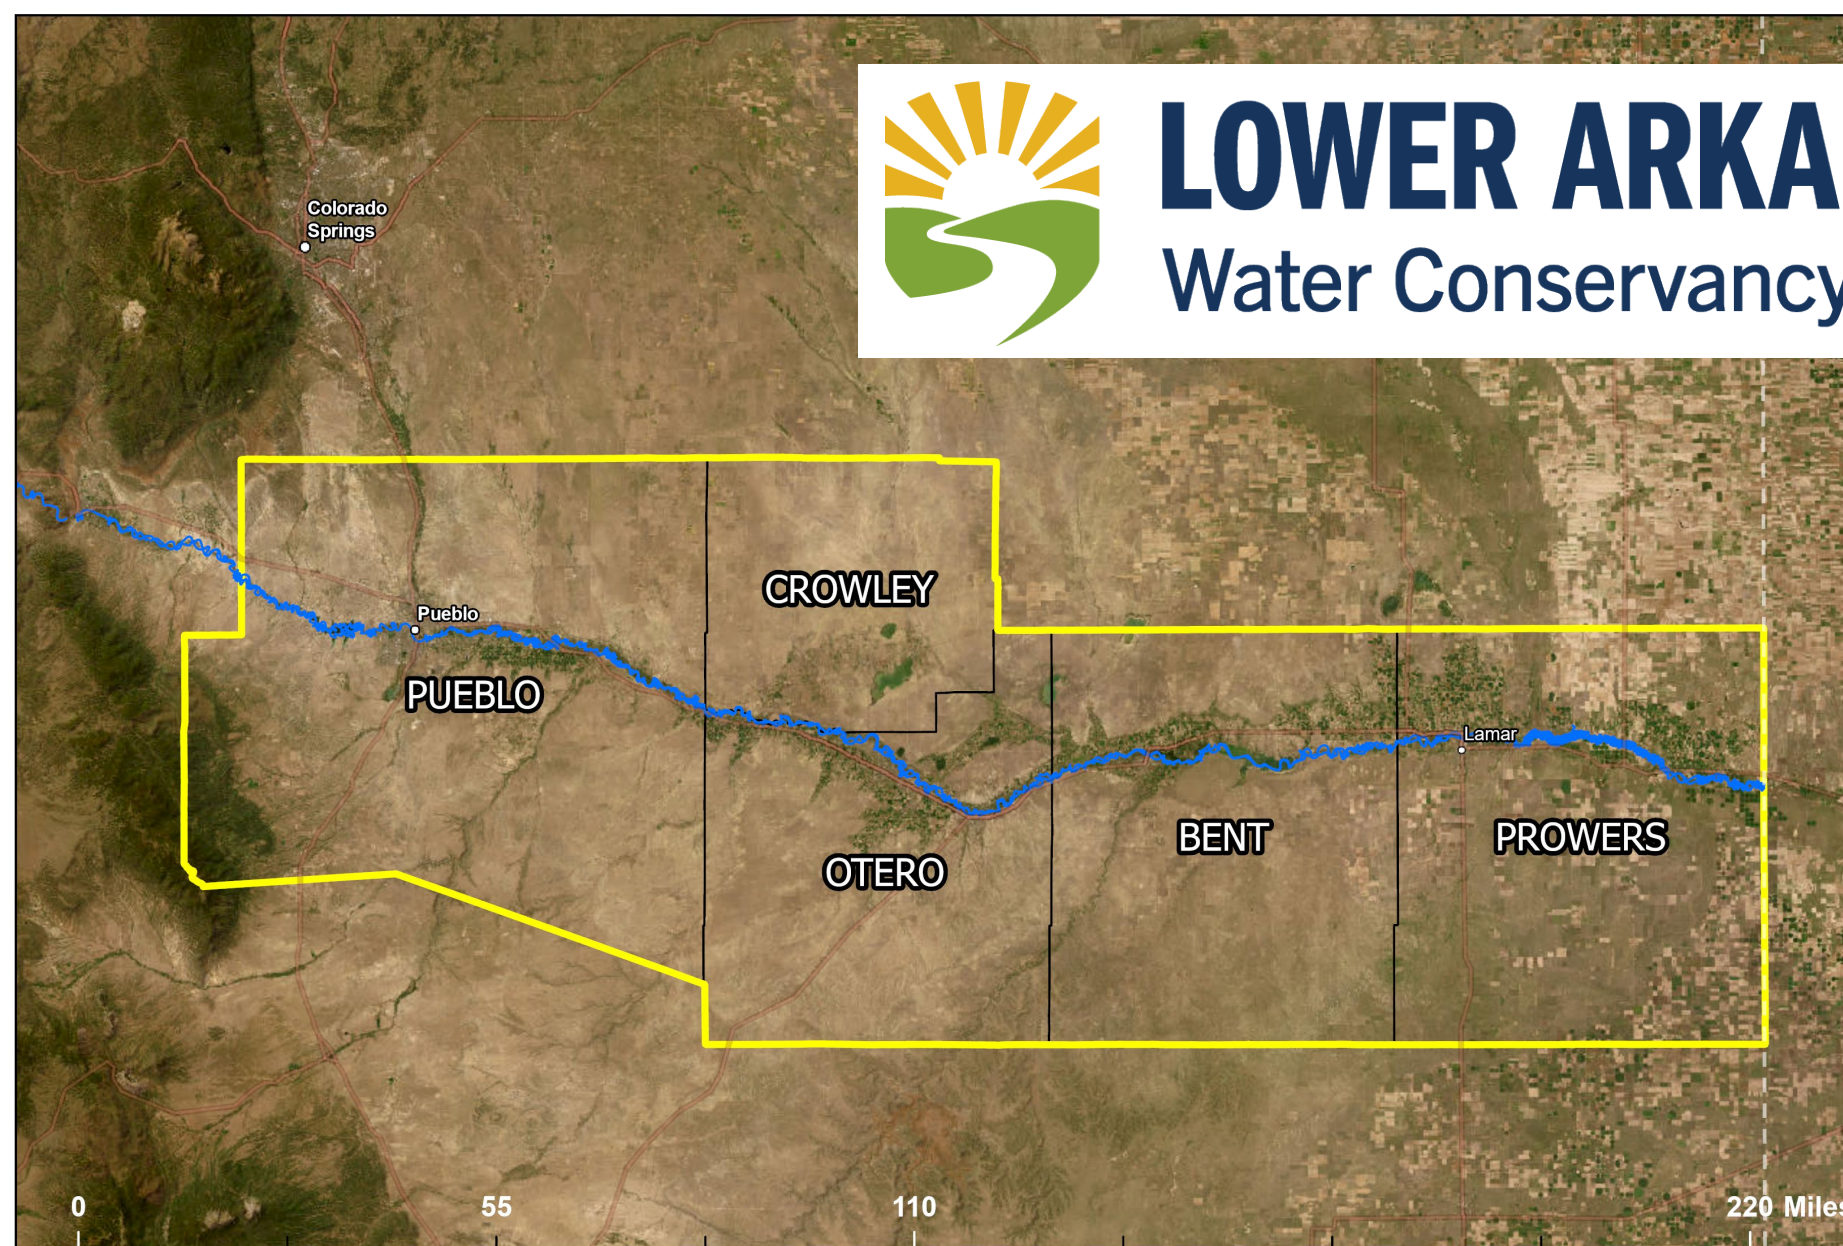

▬ SECWCD District Boundaries
▬ UAWCD District Boundaries
▬ LAVWCD District Boundaries
▬ PRWCD District Boundaries
~ Arkansas River
 County Boundaries

Arkansas Basin Water Conservancy Districts

LOWER ARKANSAS VALLEY

Water Conservancy District

-  LAVWCD District Boundaries
-  LAVWCD Counties
-  Arkansas River

Lower Arkansas Valley Water Conservancy District

UPPER ARKANSAS
WATER CONSERVANCY
 DISTRICT

<p>0</p> <p>Rio Grande</p> <p>40</p> <p>80</p> <p>160 Miles</p>	<p>Great Sand Dunes National Park</p>	
<p>N</p>	<p>UAWCD District Boundaries</p> <p> District Boundaries</p> <p>UAWCD Counties</p> <p> Counties</p> <p>Arkansas River</p> <p> Arkansas River</p>	<h1>Upper Arkansas Water Conservancy District</h1>