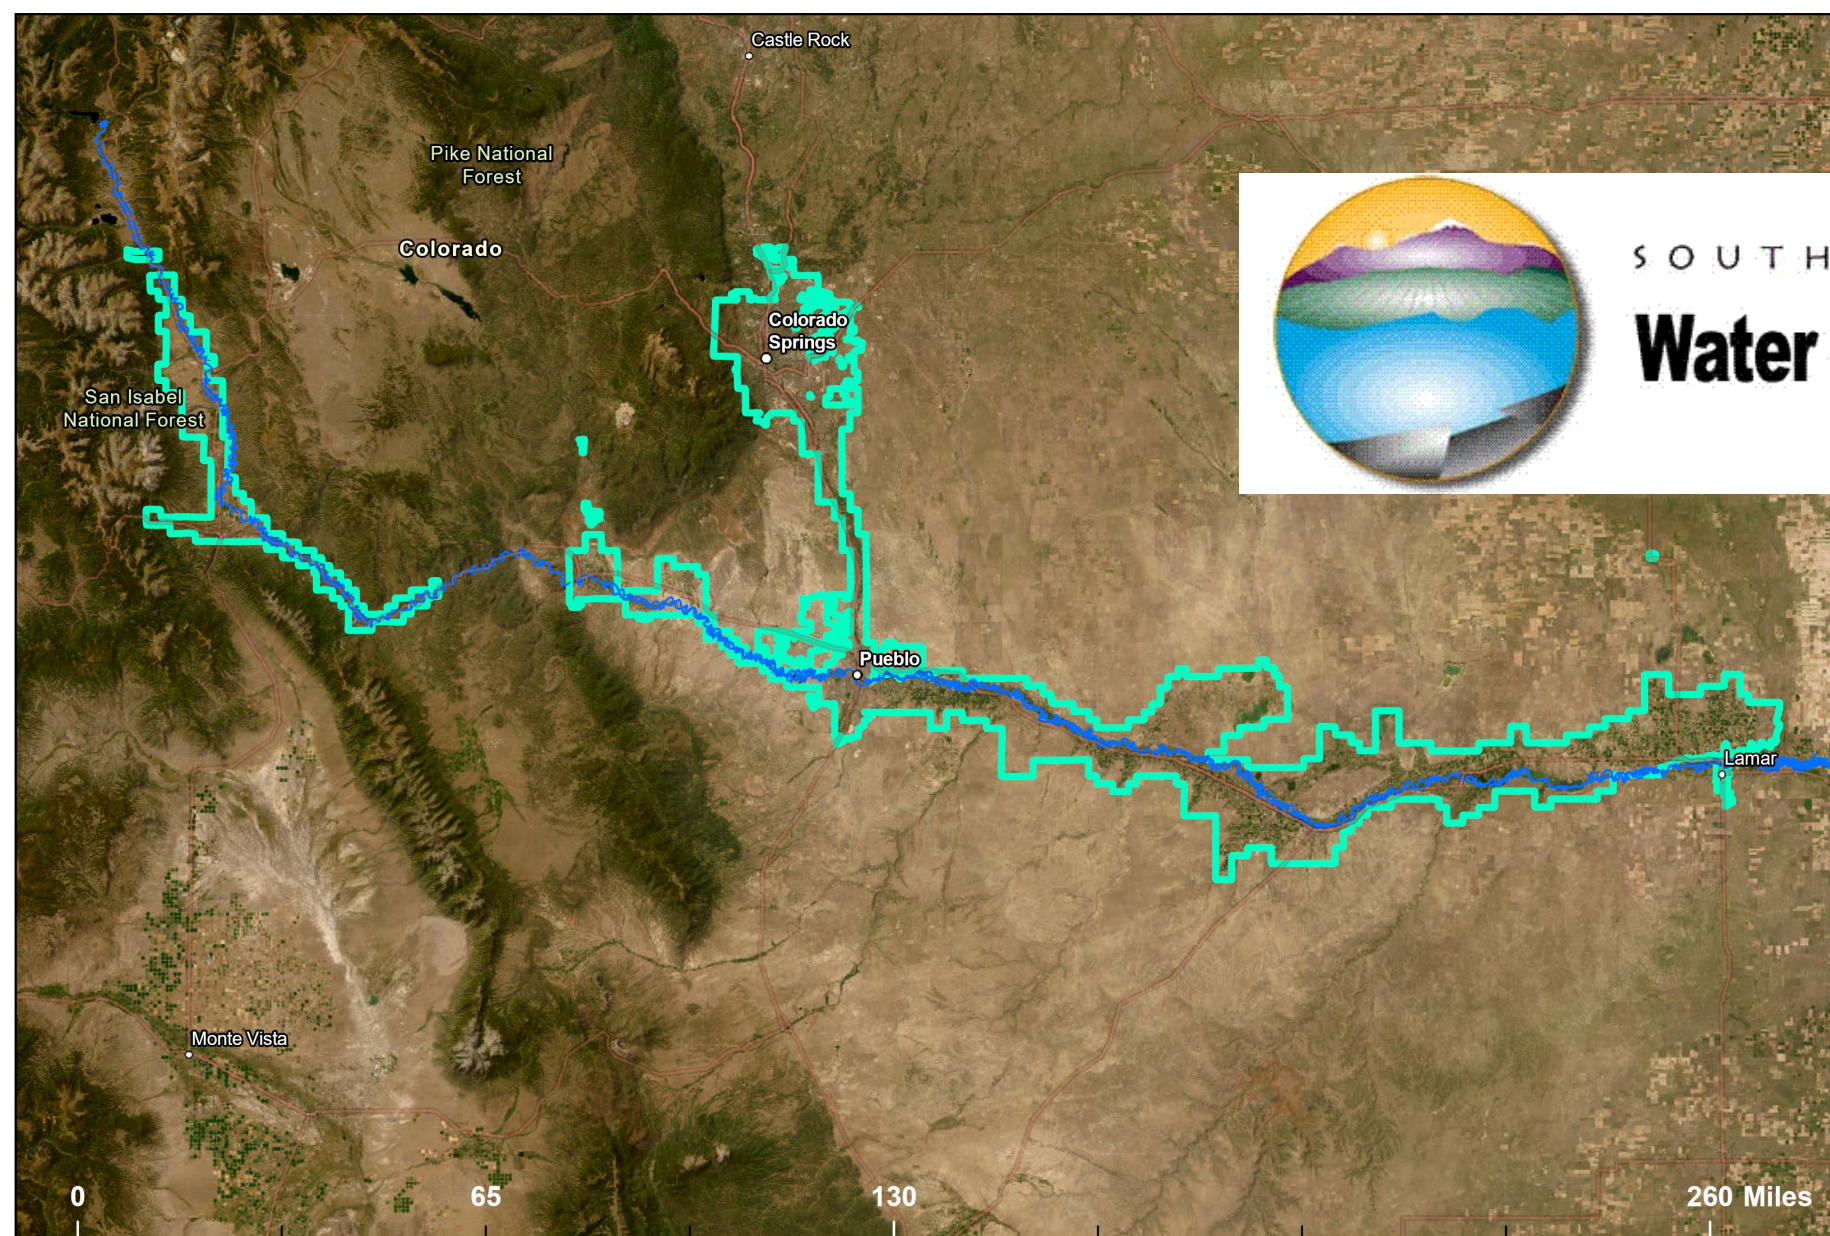

Water Conservancy District

-  LAVWCD District Boundaries
-  LAVWCD Counties
-  Arkansas River

Lower Arkansas Valley Water Conservancy District

UPPER ARKANSAS
WATER CONSERVANCY
 DISTRICT

<p>0</p> <p>Rio Grande</p> <p>40</p> <p>80</p> <p>160 Miles</p>	<p>Great Sand Dunes National Park</p>	
<p>N</p>	<p>UAWCD District Boundaries</p> <p> District Boundaries</p> <p>UAWCD Counties</p> <p> Counties</p> <p>Arkansas River</p> <p> Arkansas River</p>	<h1>Upper Arkansas Water Conservancy District</h1>

SOUTHEASTERN COLORADO

Water Conservancy District

"Your investment in water"

SECWCD
District
Boundaries

 Arkansas
River

Southeast Colorado Water Conservancy District

Purgatoire River Water Conservancy District