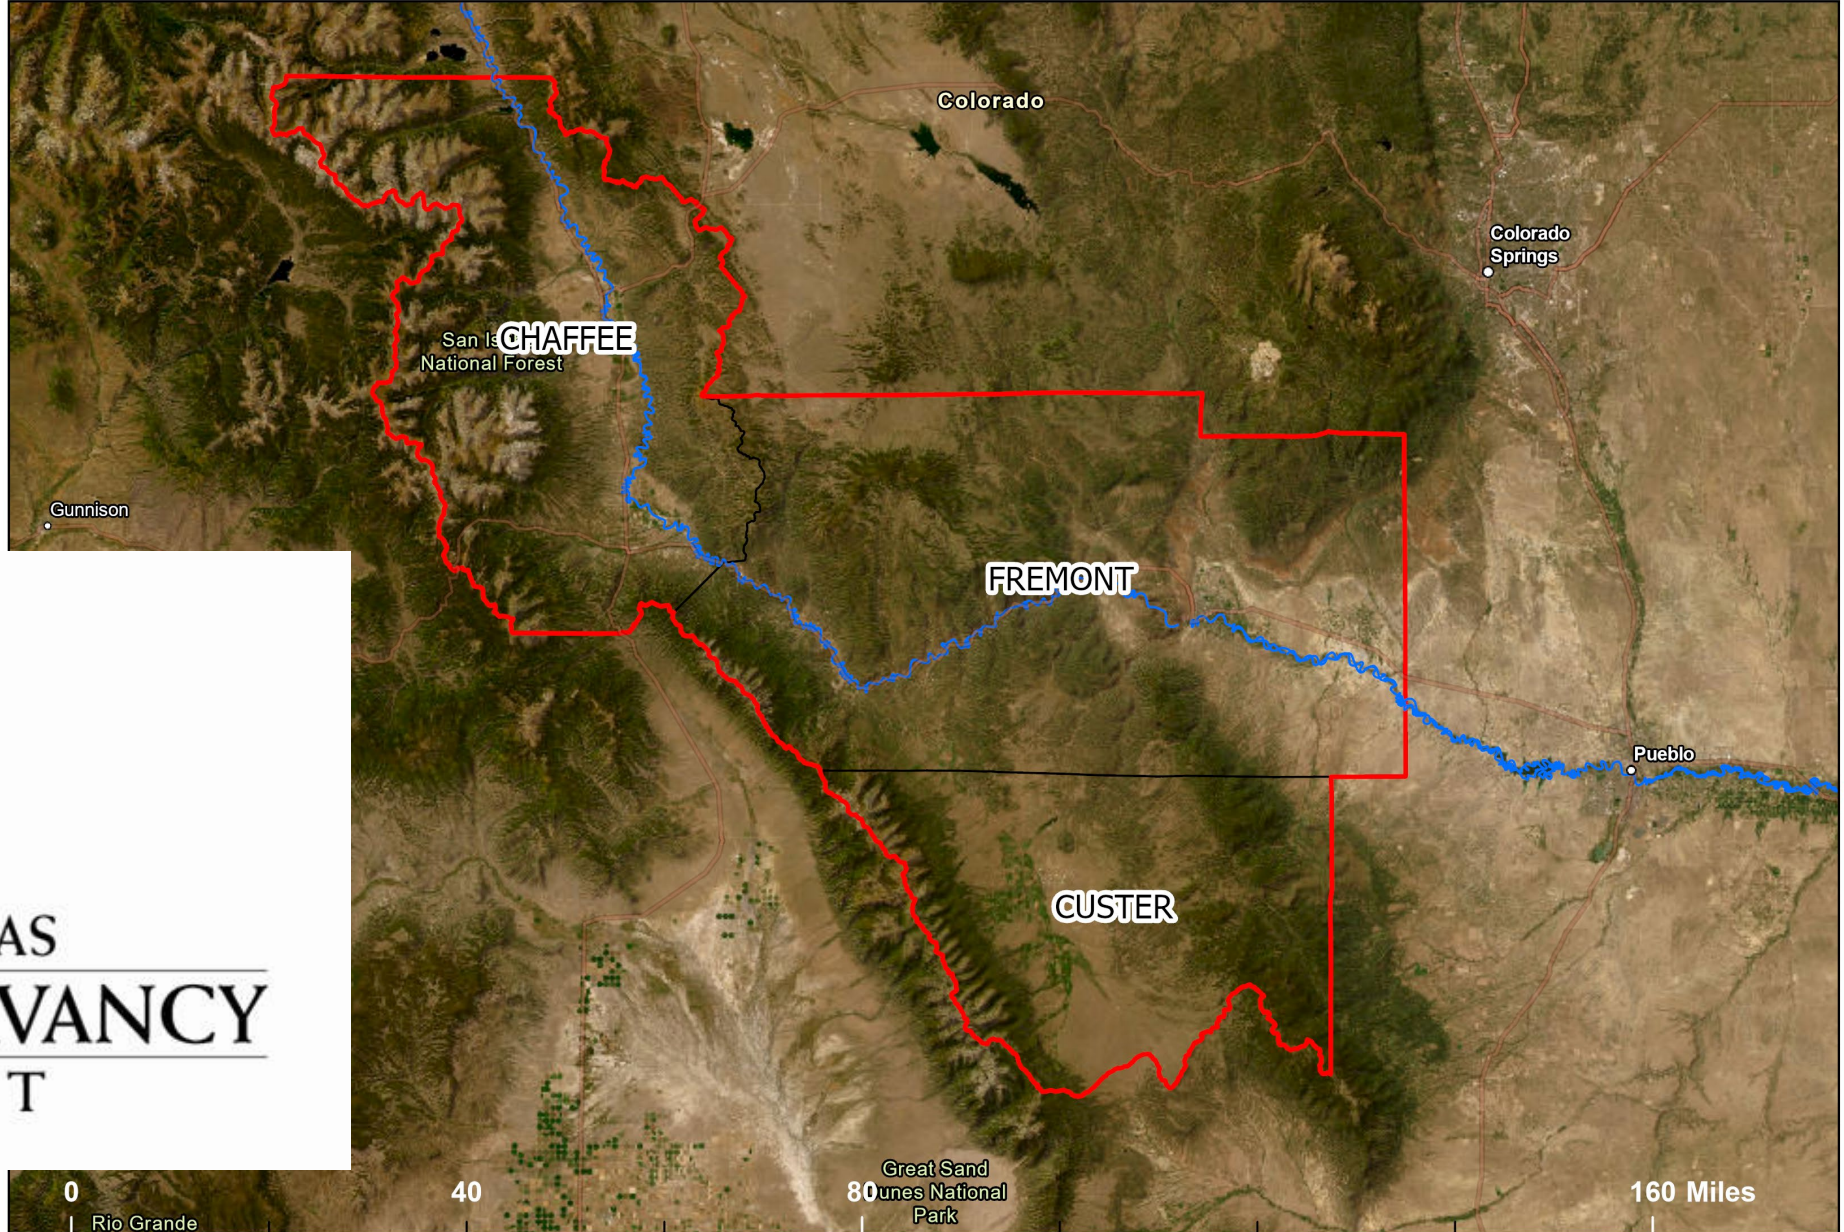

▬ SECWCD District Boundaries
▬ UAWCD District Boundaries
▬ LAVWCD District Boundaries
▬ PRWCD District Boundaries
~ Arkansas River
 County Boundaries

Arkansas Basin Water Conservancy Districts

LOWER ARKANSAS VALLEY

Water Conservancy District

-  LAVWCD District Boundaries
-  LAVWCD Counties
-  Arkansas River

Lower Arkansas Valley Water Conservancy District

UPPER ARKANSAS
WATER CONSERVANCY
 DISTRICT

<p>0</p> <p>Rio Grande</p> <p>40</p> <p>80</p> <p>160 Miles</p>	<p>Great Sand Dunes National Park</p>	
<p>N</p>	<p>UAWCD District Boundaries</p> <p> District Boundaries</p> <p>UAWCD Counties</p> <p> Counties</p> <p>Arkansas River</p> <p> Arkansas River</p>	<h1>Upper Arkansas Water Conservancy District</h1>

SOUTHEASTERN COLORADO

Water Conservancy District

"Your investment in water"

SECWCD
District
Boundaries

 Arkansas
River

Southeast Colorado Water Conservancy District

Purgatoire River Water Conservancy District